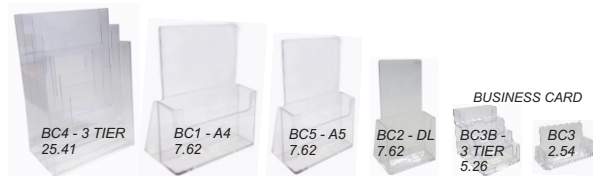

DEMONSTRATION COUNTER

□ **WHITE** DM1W 54.27
1200W x 600D x 900H

DEMONSTRATION COUNTER

□ **GREY** Dm1 54.27

TABLE BROCHURE HOLDERS

WALL MOUNTED BROCHURE HOLDERS

Z FRAME BROCHURE STAND

□ **CHROME** BS1Z 72.77