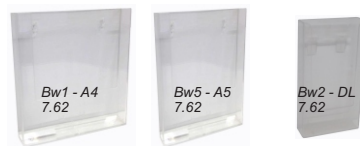

DEMONSTRATION COUNTER

□ **WHITE** DM1W 54.27
1200W x 600D x 900H

DEMONSTRATION COUNTER

□ **GREY** Dm1 54.27

TABLE BROCHURE HOLDERS

WALL MOUNTED BROCHURE HOLDERS

Z FRAME BROCHURE STAND

□ **CHROME** BS1Z 72.77